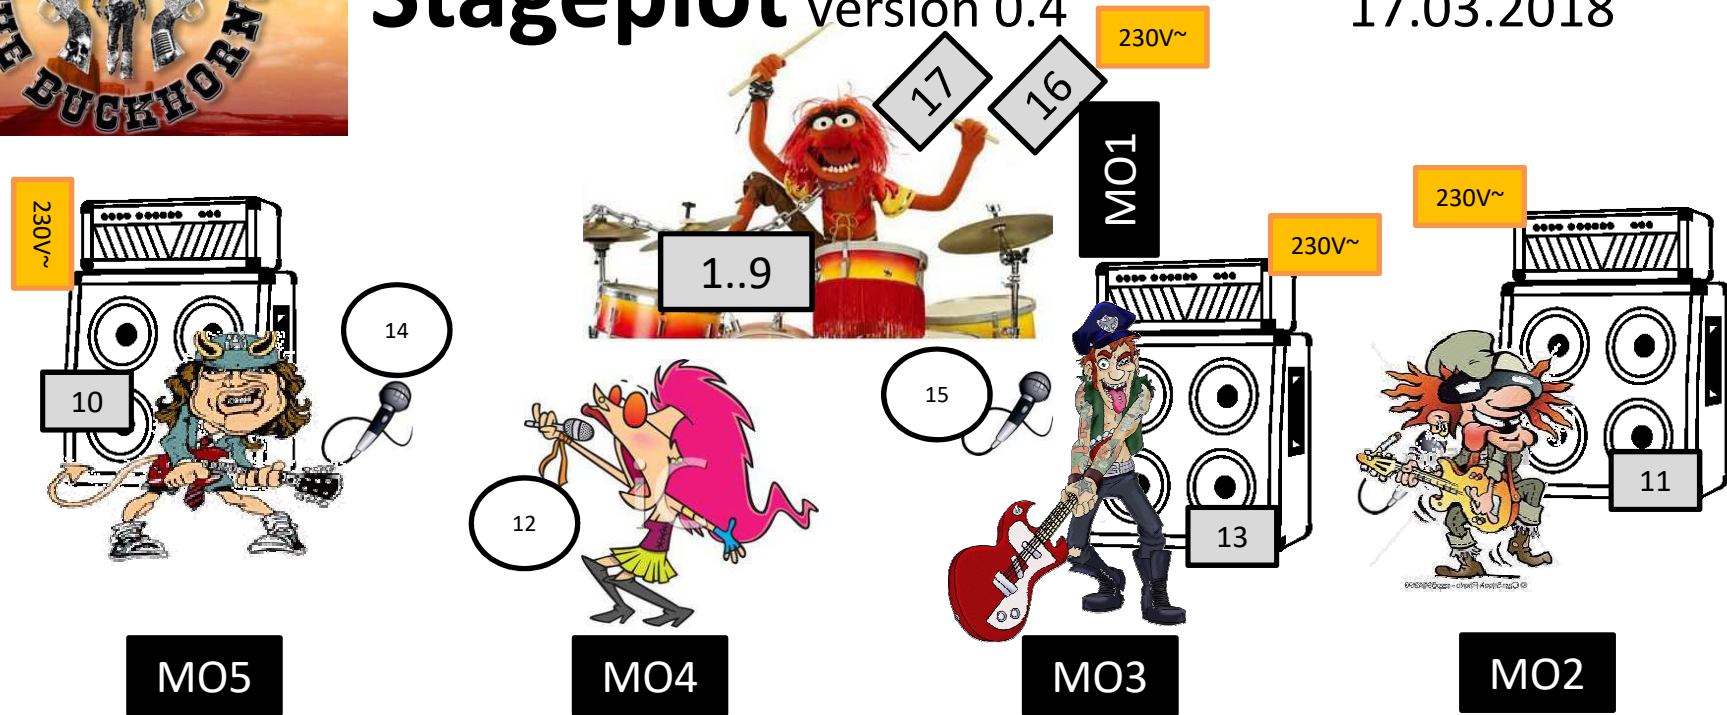

Stageplot Version 0.4

17.03.2018

- MO1: Monitor Drums
- MO2: Monitor Guitar 2
- MO3: Monitor Bass / Backgr. Vocals 2
- MO4: Monitor Main Vocals
- MO5: Monitor Guitar 1 / Backgr. Vocals 1

Instrument	Line IO	Instrument	Line IO	Instrument	Line IO
1 Bassdrum		7 Hihat		13 Bass	1xXLR
2 Snare		8 Overhead left		14 Background Vocals 1	1xXLR (55SH2)
3 Tom 1		9 Overhead right		15 Background Vocals 2	1xXLR (55SH2)
4 Tom 2		10 Guitar 1	1xXLR (SM57)	16 Simple Pad	2xStereo 6.3mm
5 Floor Tom 3		11 Guitar 2	1xXLR (SM57)	17 In-Ear-Monitoring	1xXLR
6 Floor Tom 4		12 Main-Vocals	1xXLR (55SH2)		

Hinweise:

- Eigene Mikrofone sind vorhanden
- Tops und Cabs sind vorhanden
- PA wird vom Veranstalter gestellt
- Simple Pad soll über alle Monitore hörbar sein
- Monitore je nach Bühnengröße